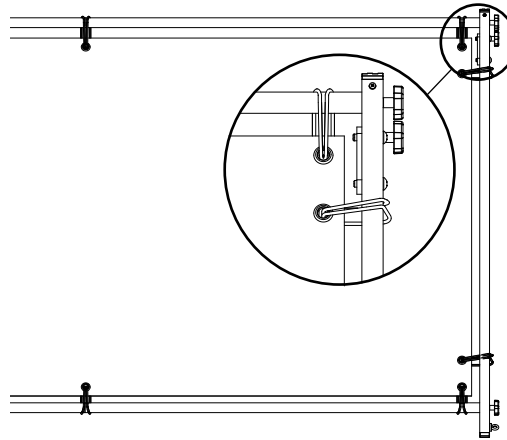

FEATURES

- Robust aluminium banner frame
- Heavy duty 'A' frame legs with strong horizontal aluminium poles
- Can be used single or double sided
- Easy to assemble with no tools required, no fuss
- Holds a 1000 x 2000mm eyeletted graphic
- Suitable for use with PVC or mesh substrates
- Graphic attached using flexible bungee cords
- Can be disassembled in minutes for easy transportation
- Additional ground securing pegs supplied as standard
- Folds flat for easy storage when boxed

1290 (L) x 75 (W) x 75 (D)mm

Boxed Weight

(single sided, 2000mm long graphic) 5.9kg

Assembled size

(single sided, 2000mm long graphic)

1110 (H) x 2140 (W) x 990 (D)mm

COMPONENT LIST

Single sided, 2000mm long graphic

2 off - legs (1 left & 1 right)

4 off - poles (2 male & 2 female)

6 off - thumb screws

10 off - bungee cords

4 off - ground pegs

VISION - OUTDOOR BANNER STAND ASSEMBLY INSTRUCTIONS

GRAPHIC ATTACHMENT FRONT

GRAPHIC ATTACHMENT REAR

EYELET POSITION & GRAPHIC SIZE

RECOMMENDED EYELET SIZE:
14mm INTERNAL DIAMETER

GRAPHIC SIZE:
1000 (H) x 2000 (L)mm

plex
DISPLAY

Issue 1 - Feb 2008