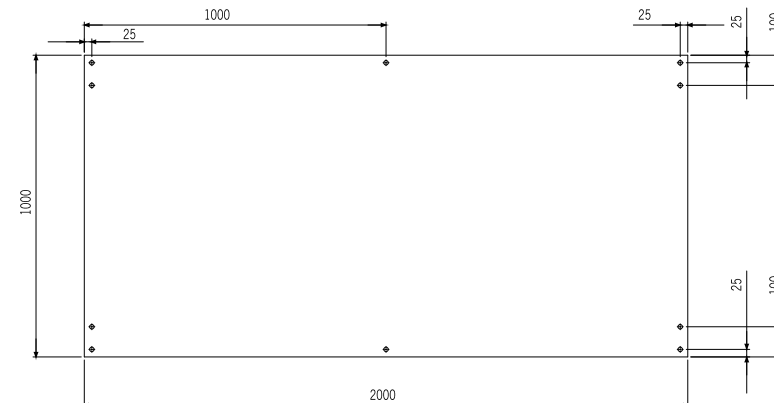

FEATURES

- Robust aluminium banner frame
- Heavy duty 'A' frame legs with strong horizontal aluminium poles
- Can be used single or double sided
- Easy to assemble with no tools required, no fuss
- Holds a 1000 x 2000mm eyeletted graphic
- Suitable for use with PVC or mesh substrates
- Graphic attached using flexible bungee cords
- Can be disassembled in minutes for easy transportation
- Additional ground securing pegs supplied as standard
- Folds flat for easy storage when boxed

1290 (L) x 75 (W) x 75 (D)mm

Boxed Weight

(single sided, 2000mm long graphic) 5.9kg

Assembled size

(single sided, 2000mm long graphic)

1110 (H) x 2140 (W) x 990 (D)mm

COMPONENT LIST

Single sided, 2000mm long graphic

2 off - legs (1 left & 1 right)

4 off - poles (2 male & 2 female)

6 off - thumb screws

10 off - bungee cords

4 off - ground pegs

VISION - OUTDOOR BANNER STAND ASSEMBLY INSTRUCTIONS

GRAPHIC ATTACHMENT FRONT

GRAPHIC ATTACHMENT REAR

EYELET POSITION & GRAPHIC SIZE

RECOMMENDED EYELET SIZE:
14mm INTERNAL DIAMETER

GRAPHIC SIZE:
1000 (H) x 2000 (L)mm

plex
DISPLAY

Issue 1 - Feb 2008