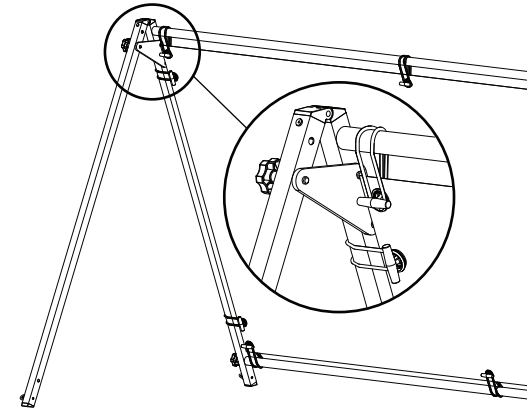

FEATURES

- Robust aluminium banner frame
- Heavy duty 'A' frame legs with strong horizontal aluminium poles
- Can be used single or double sided
- Easy to assemble with no tools required, no fuss
- Holds a 1000 x 2000mm eyeletted graphic
- Suitable for use with PVC or mesh substrates
- Graphic attached using flexible bungee cords
- Can be disassembled in minutes for easy transportation
- Additional ground securing pegs supplied as standard
- Folds flat for easy storage when boxed

1290 (L) x 75 (W) x 75 (D)mm

Boxed Weight

(single sided, 2000mm long graphic) 5.9kg

Assembled size

(single sided, 2000mm long graphic)

1110 (H) x 2140 (W) x 990 (D)mm

COMPONENT LIST

Single sided, 2000mm long graphic

2 off - legs (1 left & 1 right)

4 off - poles (2 male & 2 female)

6 off - thumb screws

10 off - bungee cords

4 off - ground pegs

VISION - OUTDOOR BANNER STAND ASSEMBLY INSTRUCTIONS

GRAPHIC ATTACHMENT FRONT

GRAPHIC ATTACHMENT REAR

EYELET POSITION & GRAPHIC SIZE

RECOMMENDED EYELET SIZE:
14mm INTERNAL DIAMETER

GRAPHIC SIZE:
1000 (H) x 2000 (L)mm

plex
DISPLAY

Issue 1 - Feb 2008