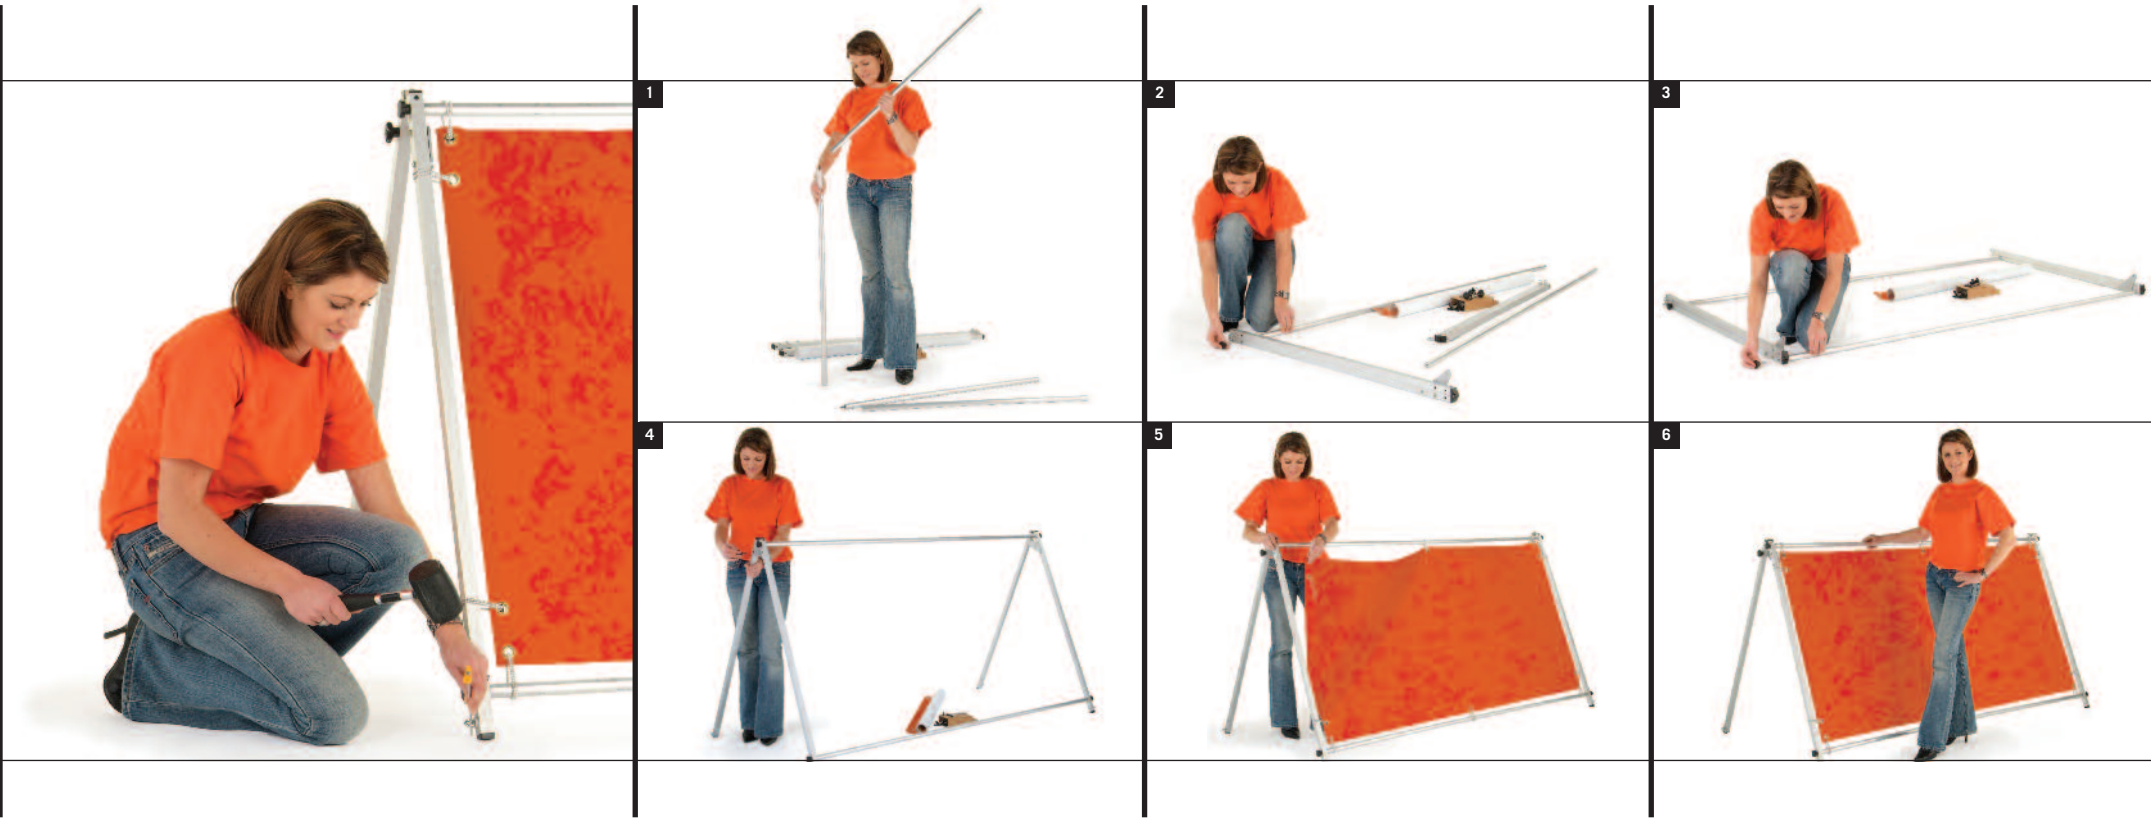

VISION OUTDOOR BANNER STAND

OUTDOOR BANNER STANDS

OUTDOOR BANNER STANDS

plex
DISPLAY

VISION

STYLISH OUTDOOR

VISION IS A **STYLISH** AND ROBUST **OUTDOOR BANNER STAND**. FEATURING HEAVY DUTY 'A' FRAME LEGS WITH HORIZONTAL POLES, IDEAL FOR USE AT **SPORTING AND CORPORATE EVENTS** OR FOR **ROADSIDE AND RETAIL ADVERTISING**. SUPPLIED WITH METAL PEGS FOR ADDITIONAL STABILITY AND SECURITY IN HIGH WINDS. **EASY TO ASSEMBLE** REQUIRING NO SPECIAL TOOLS, VISION HOLDS A 1000 x 2000mm EYELETTED GRAPHIC WHICH IS SECURED BY FLEXIBLE BUNGEE CORDS. CAN BE USED **SINGLE** OR **DOUBLE SIDED** AND IS SUITABLE FOR USE WITH PVC AND MESH SUBSTRATES.

FEATURES

- Robust aluminium banner frame
- Heavy duty 'A' frame legs with strong horizontal aluminium poles
- Can be used single or double sided
- Easy to assemble with no tools required, no fuss
- Holds a 1000 x 2000mm eyeletted graphic
- Suitable for use with PVC or mesh substrates
- Graphic attached using flexible bungee cords
- Can be disassembled in minutes for easy transportation
- Additional ground securing pegs supplied as standard
- Folds flat for easy storage when boxed

plex
DISPLAY

HEAVY DUTY 'A' FRAME LEGS | SINGLE OR DOU

BANNER STAND

OUTDOOR BANNER STANDS

BLE SIDED | EASY TO ASSEMBLE | HOLDS 1000 x 2000mm GRAPHIC | USES FLEXIBLE BUNGEE CORDS

SPECIFICATIONS

FINISHED GRAPHIC PANEL SIZE

EYELET POSITION & GRAPHIC SIZE

RECOMMENDED EYELET SIZE:
14mm INTERNAL DIAMETER

GRAPHIC SIZE:
1000 (H) x 2000 (L)mm

plex
DISPLAY

Issue 1 - Feb 2008